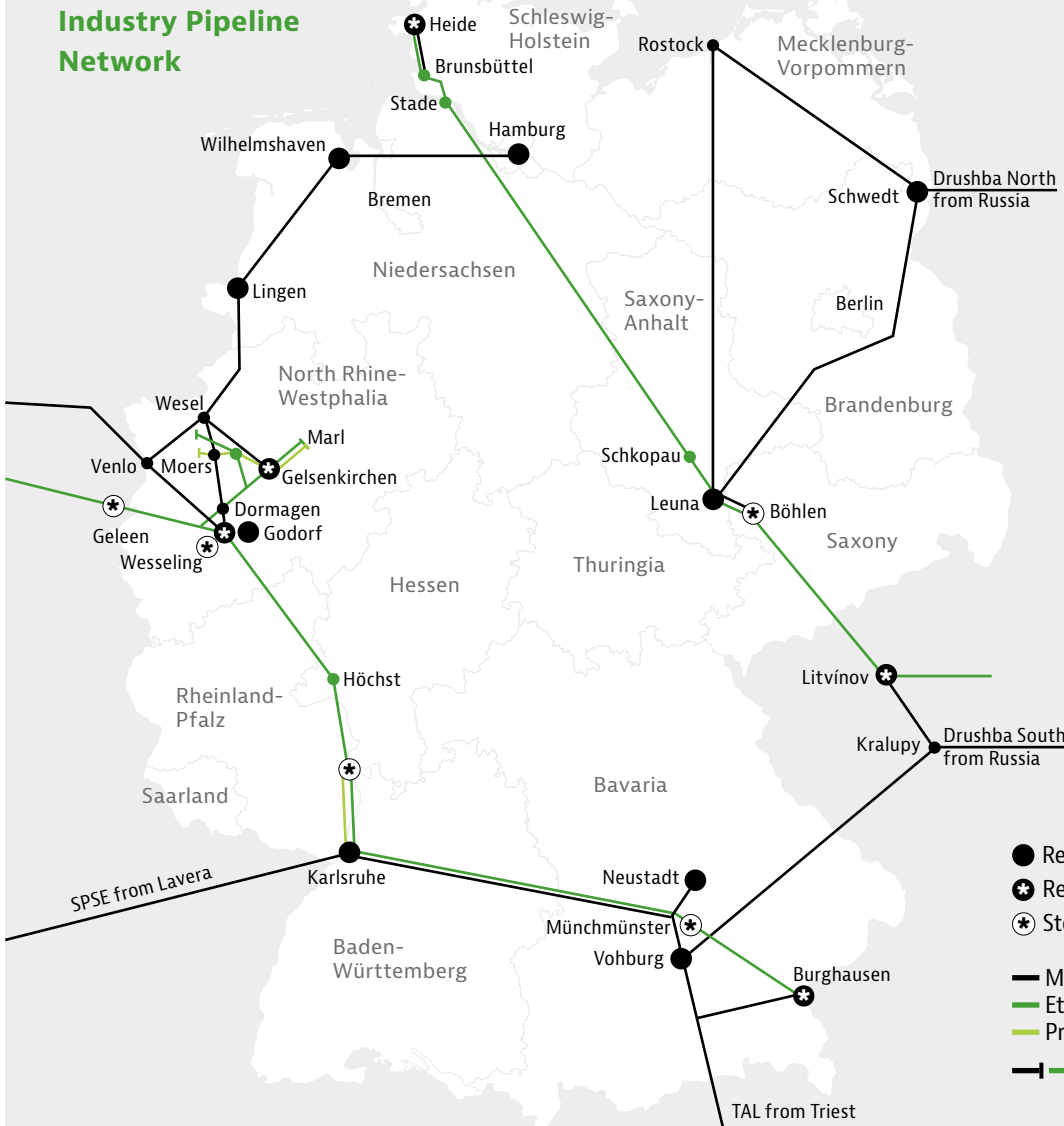

# Germany's Chemical Industry Pipeline Network

- Refinery
- ⊛ Refinery + Steam Cracker
- ⊛ Steam Cracker
- Major Crude Oil Pipeline
- Ethylene Pipeline
- Propylene Pipeline
- - - End of Pipeline